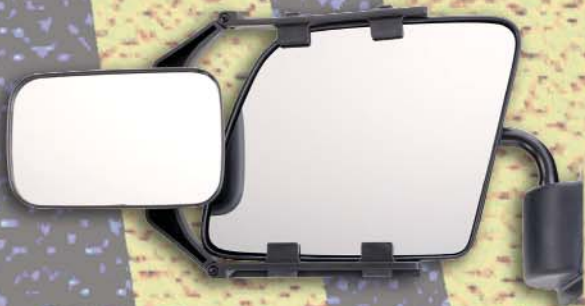

ADJUSTABLE CLIP-ON TOWING MIRROR

- ★ Easily adjustable arms for increased applications
- ★ Extend your towing vision up to 7 inches!
- ★ Can be installed in seconds
- ★ Fully rotating mirror head
- ★ Fits 7" □ 10" mirror heads