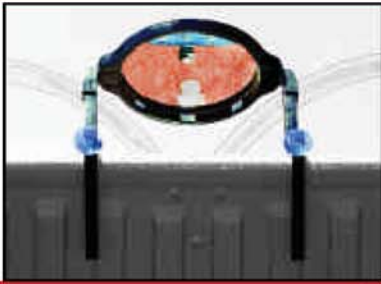

# CIPA-USA FastHitch

Align any trailer hitch  
*- by yourself -*  
without leaving the driver's seat!

1

The view of the CIPA-USA FastHitch from the rearview mirror gives the driver a clear, unobstructed view of the hitch and ball.

This makes alignment a snap and requires only one person.

2

Slide the mirror arms onto the pickup truck gate, or use the suction cups for mounting on the front or back of virtually any vehicle.

The special convex mirror gives you a broad field of vision.

3

Your FastHitch can be used for any type of trailer: boat, snowmobile, camper, livestock, etc. With CIPA-USA FastHitch, you can get hitched!

4

The FastHitch folds easily to a compact size which stows away nicely in a rear seat storage bin or cargo area toolbox.