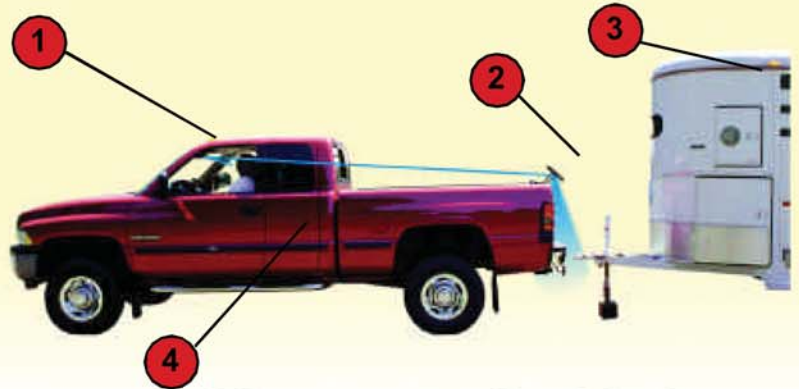

# CIPA-USA FastHitch

Align any trailer hitch  
*- by yourself -*  
without leaving the driver's seat!

1

The view of the CIPA-USA FastHitch from the rearview mirror gives the driver a clear, unobstructed view of the hitch and ball.

This makes alignment a snap and requires only one person.

2

Slide the mirror arms onto the pickup truck gate, or use the suction cups for mounting on the front or back of virtually any vehicle.

The special convex mirror gives you a broad field of vision.

3

Your FastHitch can be used for any type of trailer: boat, snowmobile, camper, livestock, etc. With CIPA-USA FastHitch, you can get hitched!

4

The FastHitch folds easily to a compact size which stows away nicely in a rear seat storage bin or cargo area toolbox.