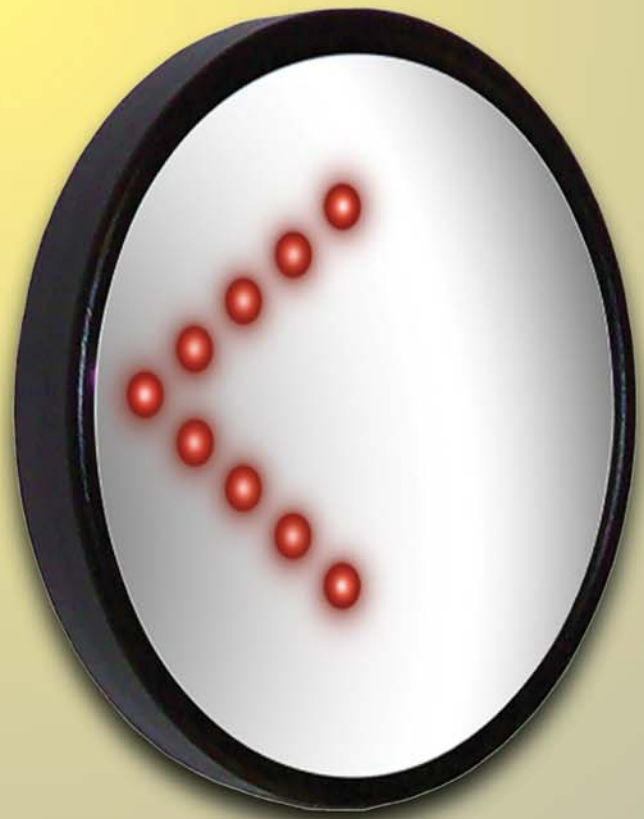

Wireless Turn Signal Mirrors

- Be Seen!
- Be Safe!
- Quick & Easy Installation
- Universal Fit Applications

- Increase Safety
- Convex Mirror lets you expand visibility and eliminate blindspots
- Bright LED lights alert drivers to your intentions
- Low cost alternative to factory option